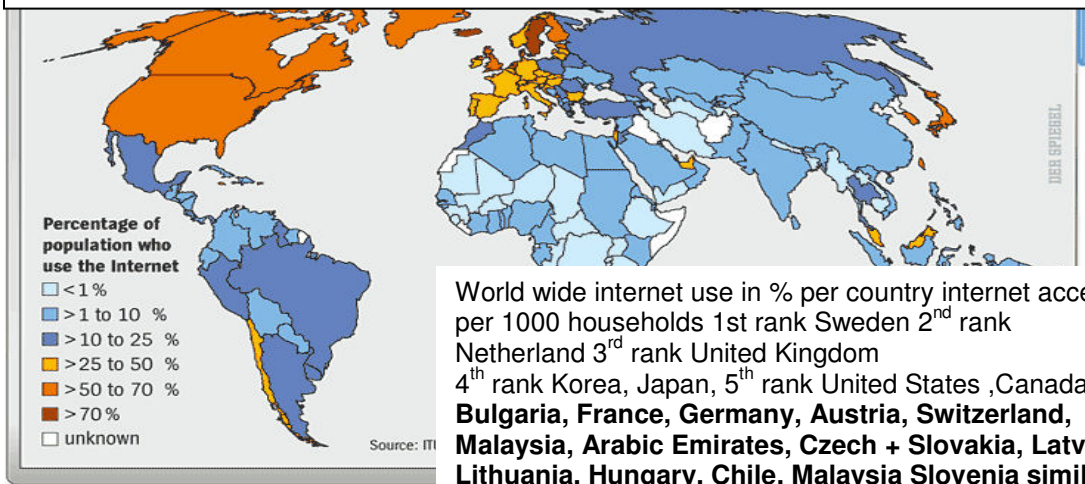

66% of your customers are lost because only 34% of mankind understand English.
 24 hours 7 days service 50 languages: ⇒ **Internet** ⇒ webdesign ⇒ **translations**
 ⇒ **ecommerce** ⇒ export services ⇒ **312 x web cms** ⇒ 180 x free open source

World wide internet use in % per country internet access per 1000 households 1st rank Sweden 2nd rank Netherland 3rd rank United Kingdom 4th rank Korea, Japan, 5th rank United States ,Canada, **Bulgaria, France, Germany, Austria, Switzerland, Malaysia, Arabic Emirates, Czech + Slovakia, Latvia, Lithuania.** Hungary, Chile, Malaysia Slovenia similar less in Poland, Russia, Turkey, Marocco, Algeria